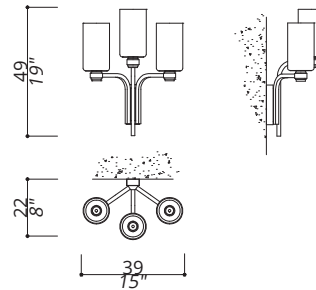

IDYLL COLLECTION

Wall lamp

5123-GDN-GX

3 LIGHT TYPE E14
MAX 42W

FINISH

Structure and connection box in F_16 (Polished Light Gold Finish); details in F_45 (Brushed Dark Nickel finish).

DIMENSIONS

W 53 X D 24 X H 37 CM

SHADE MATERIAL

Glass shades in F_16 (Polished Light Gold Finish)

NOTES

Dimensions are expressed in centimetres, if not otherwise specified.
All products may be customized subject to prior consulting with our technical department; please send your request to info@officina-luce.it.
Officina Luce (Registered brand of ISSARCH srl) reserves the right to change or delete, at any time and without prior warning, the technical specification of any model or the model itself, depending on technical and commercial requirements.